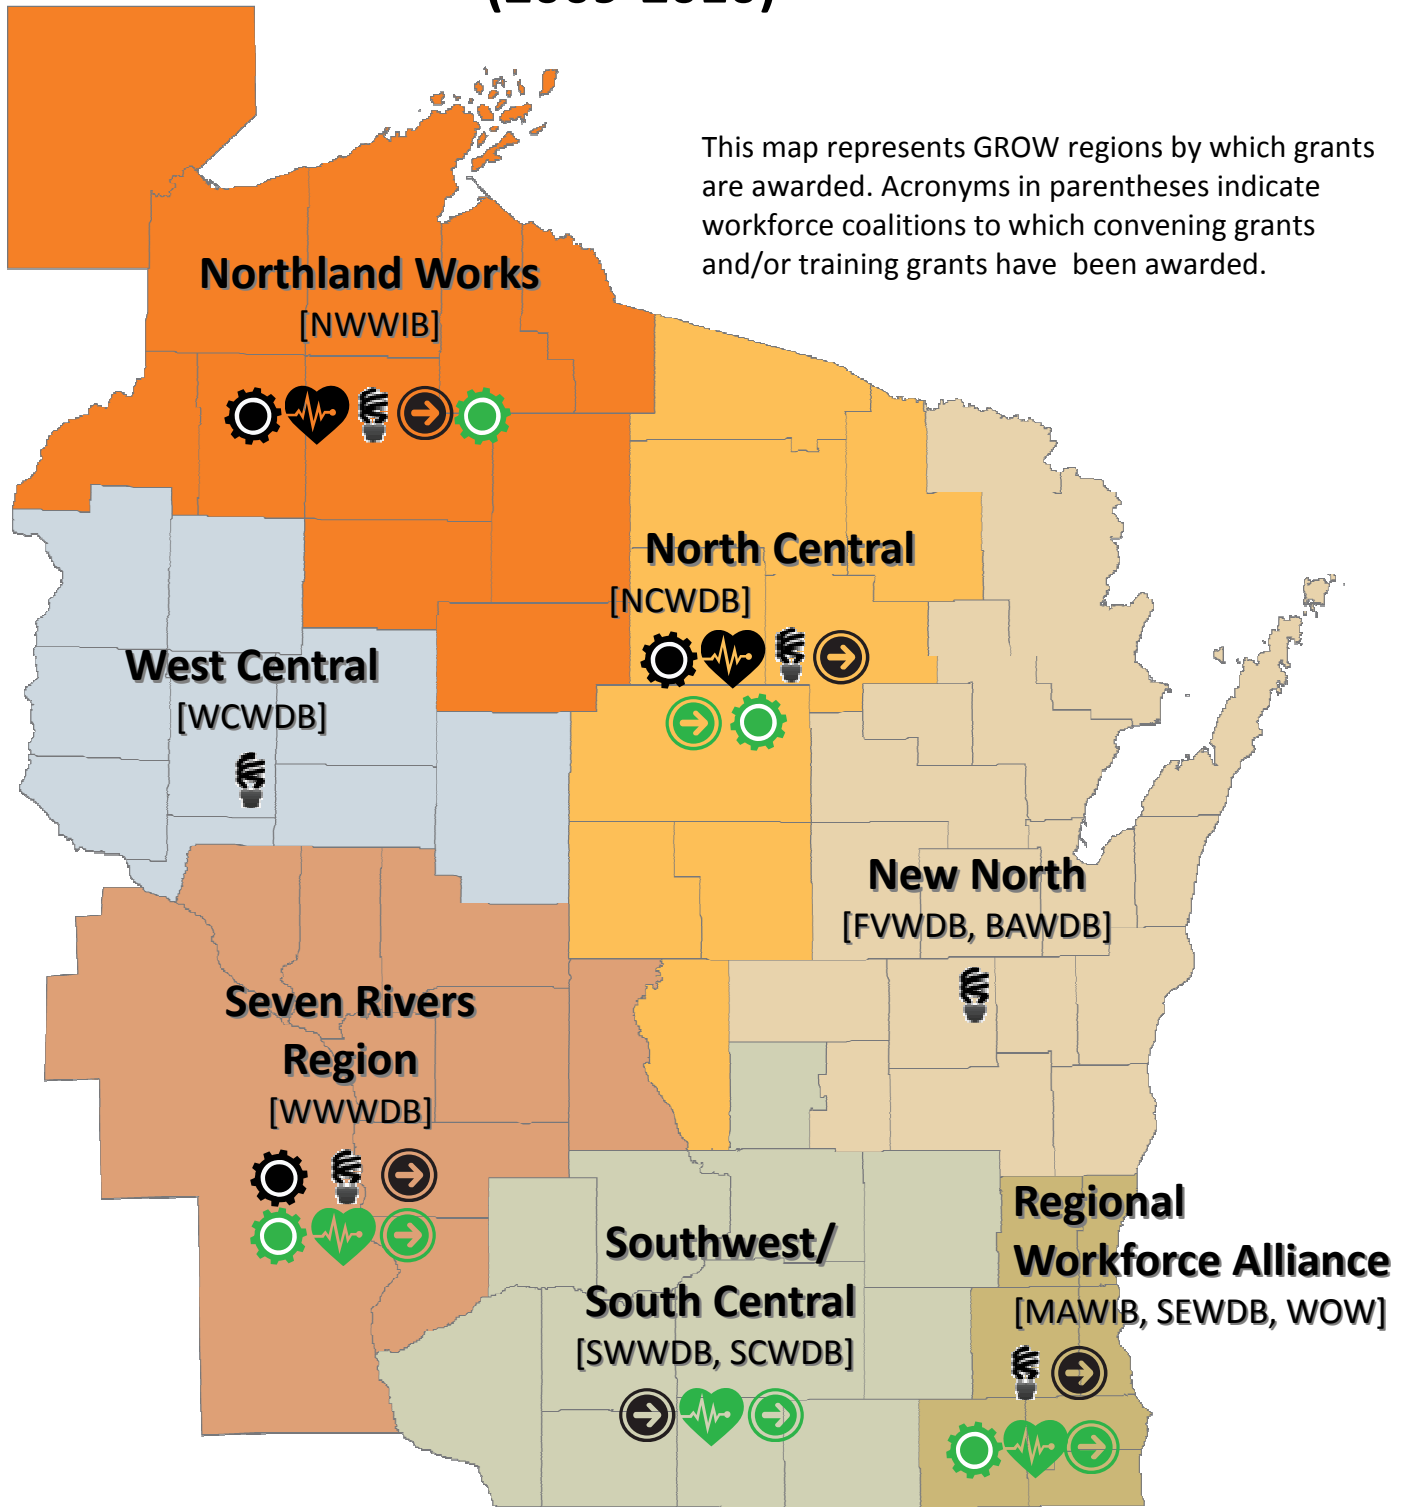

Industry Partnership Grants by GROW Region (2009-2010)

This map represents GROW regions by which grants are awarded. Acronyms in parentheses indicate workforce coalitions to which convening grants and/or training grants have been awarded.

KEY

Black = convening grants :: Green = training grants

Advanced Manufacturing

Health Care

Energy

Other

Industry Partnership Grants :: Issued 2009-2010

Convening grants are typically issued for 6 months up to \$25,000 each to organize employers and other industry partners; evaluate current workforce systems, employee skills sets, and regional assets and challenges; and develop an industry-specific strategic plan that incorporates both long-term and short-term training solutions.